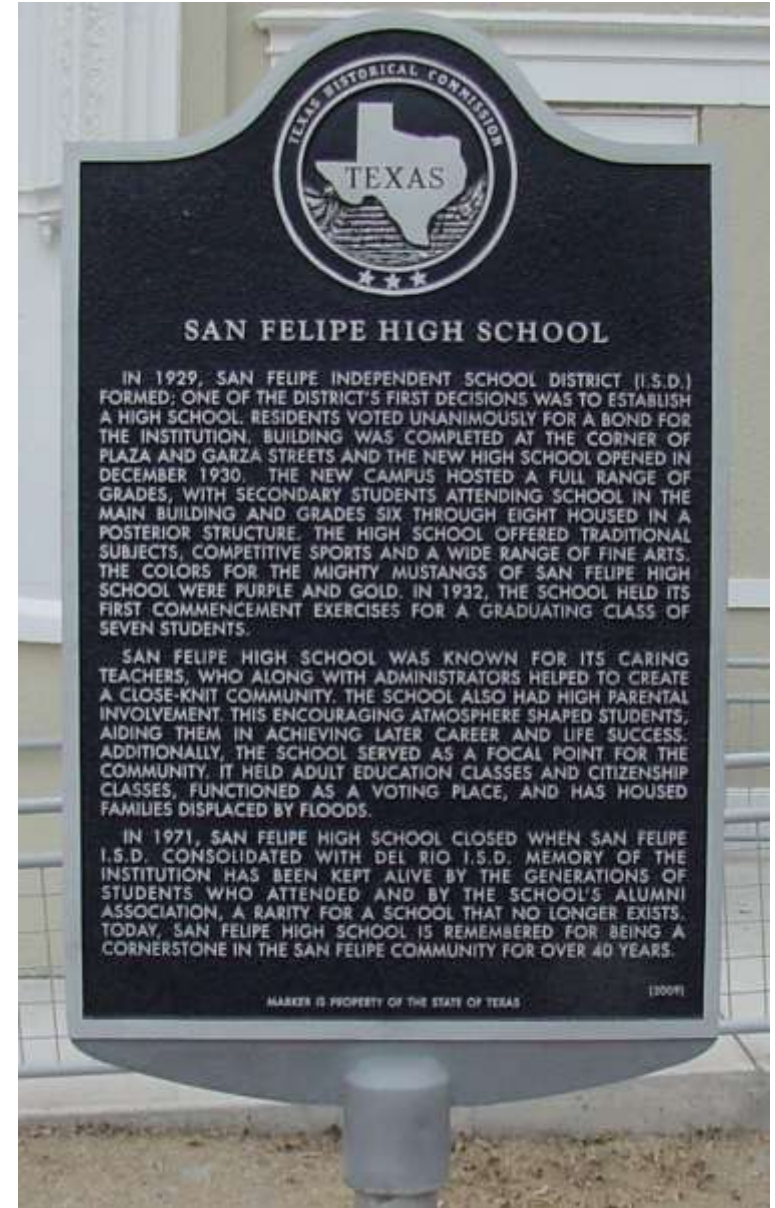

The San Felipe High School and San Felipe Independent School District historical markers stand at the main entrance to the old San Felipe High School building.

San Felipe High School  
Official Texas State Historical Marker

VAL VERDE COUNTY  
HISTORICAL COMMISSION

Del Rio, Texas 78840